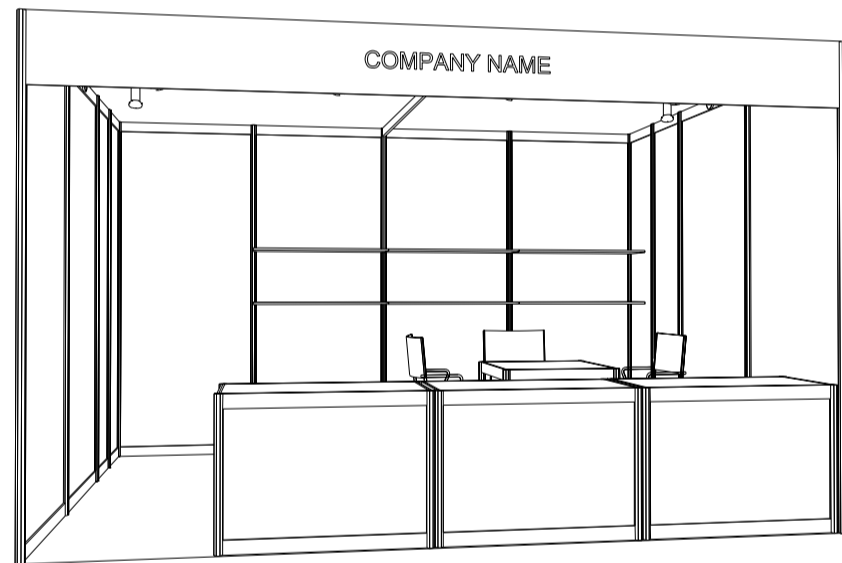

4M x 3M Standard Booth

四米乘三米標準攤位

PLAN
平面圖

PERSPECTIVE
透視圖

ELEVATION
立面圖

BOOTH SPECIFICATIONS		QTY.
	1000W x 500D x 750H LOCKABLE CABINET 儲物櫃	3
	3000W x 300D WOODEN DISPLAY SHELF 陳列架	2
	700W x 700D x 750H MEETING TABLE 正方檯	1
	BLACK LEATHER CHAIR 椅子	3
	13W LED LAMP SPOTLIGHT (YELLOW LIGHT) 13瓦特LED燈膽短臂射燈 (黃光)	4
	13W LED LAMP SPOTLIGHT (YELLOW LIGHT) 13瓦特LED燈膽長臂射燈 (黃光)	2
	800W SOCKET 800瓦特插座	1
	CEILING BEAM 天花橫樑	6M
	RUBBISH BIN & CARPET (12sqm.) 垃圾桶 & 地毯	