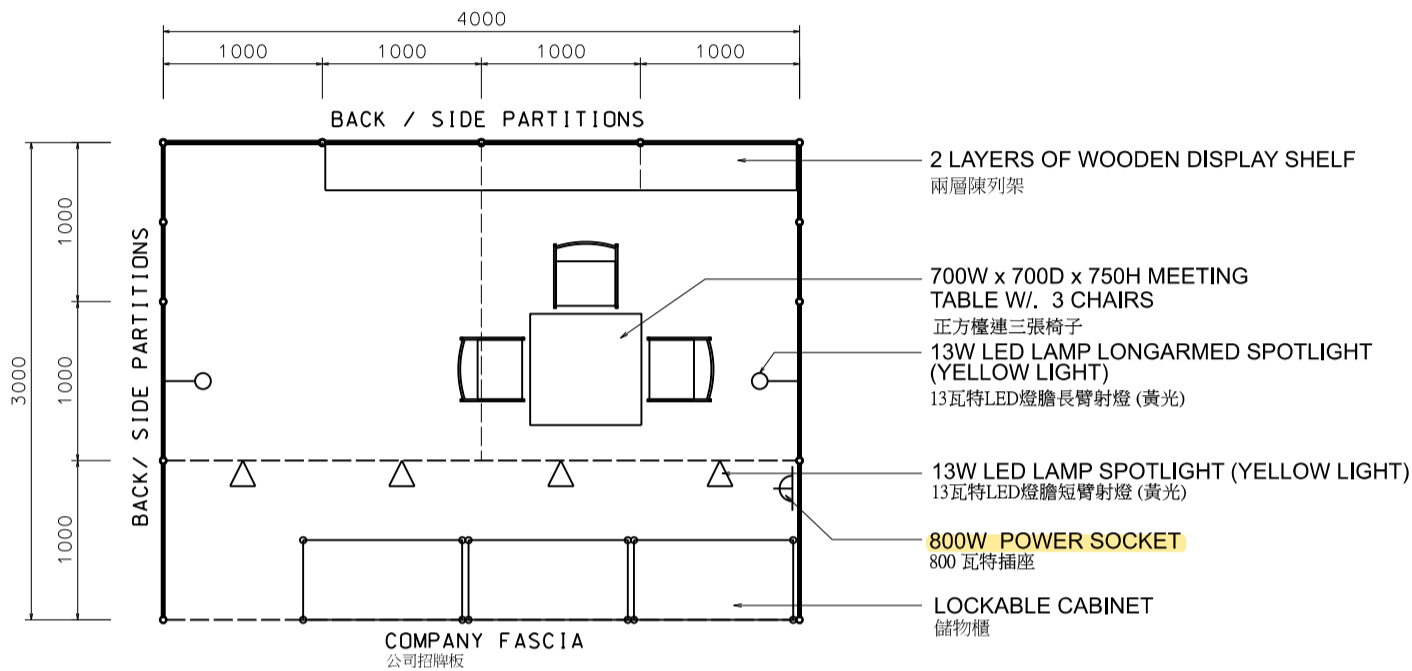

4M x 3M Standard Booth

四米乘三米標準攤位

PLAN
平面圖

PERSPECTIVE
透視圖

ELEVATION
立面圖

BOOTH SPECIFICATIONS		QTY.
	1000W x 500D x 750H LOCKABLE CABINET 儲物櫃	3
	3000W x 300D WOODEN DISPLAY SHELF 陳列架	2
	700W x 700D x 750H MEETING TABLE 正方檯	1
	BLACK LEATHER CHAIR 椅子	3
	13W LED LAMP SPOTLIGHT (YELLOW LIGHT) 13瓦特LED燈膽短臂射燈 (黃光)	4
	13W LED LAMP SPOTLIGHT (YELLOW LIGHT) 13瓦特LED燈膽長臂射燈 (黃光)	2
	800W SOCKET 800瓦特插座	1
	CEILING BEAM 天花橫樑	6M
	RUBBISH BIN & CARPET (12sqm.) 垃圾桶 & 地毯	