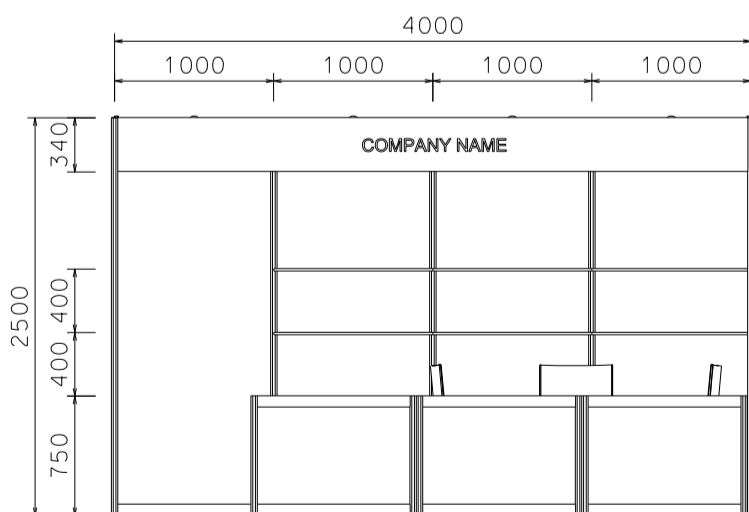

4M x 3M Standard Booth

四米乘三米標準攤位

PLAN
平面圖

PERSPECTIVE
透視圖

ELEVATION
立面圖

BOOTH SPECIFICATIONS		QTY.
	1000W x 500D x 750H LOCKABLE CABINET 儲物櫃	3
	3000W x 300D WOODEN DISPLAY SHELF 陳列架	2
	700W x 700D x 750H MEETING TABLE 正方檯	1
	BLACK LEATHER CHAIR 椅子	3
	13W LED LAMP SPOTLIGHT (YELLOW LIGHT) 13瓦特LED燈膽短臂射燈 (黃光)	4
	13W LED LAMP SPOTLIGHT (YELLOW LIGHT) 13瓦特LED燈膽長臂射燈 (黃光)	2
	800W SOCKET 800瓦特插座	1
	CEILING BEAM 天花橫樑	6M
	RUBBISH BIN & CARPET (12sqm.) 垃圾桶 & 地毯	