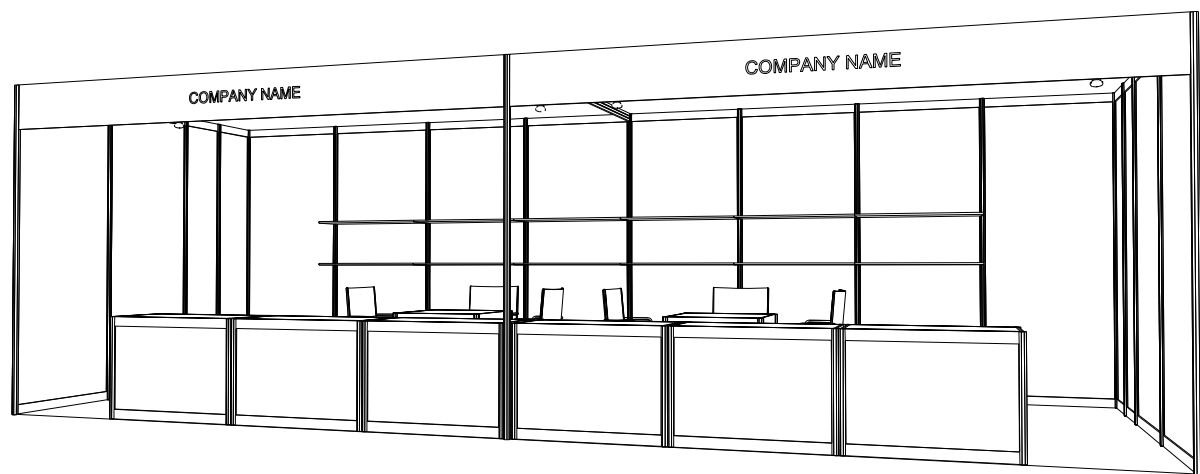

8M x 3M Standard Booth

八米乘三米標準攤位

PLAN
平面圖

PERSPECTIVE
透視圖

ELEVATION
立面圖

BOOTH SPECIFICATIONS		QTY.
	1000W x 500D x 750H LOCKABLE CABINET 儲物櫃	6
	3000W x 300D WOODEN DISPLAY SHELF 陳列架	4
	700W x 700D x 750H MEETING TABLE 正方檯	2
	BLACK LEATHER CHAIR 椅子	6
	13W LED LAMP SPOTLIGHT (YELLOW LIGHT) 13瓦特LED燈膽短臂射燈 (黃光)	8
	13W LED LAMP SPOTLIGHT (YELLOW LIGHT) 13瓦特LED燈膽長臂射燈 (黃光)	4
	800W SOCKET 800瓦特插座	2
	CEILING BEAM 天花橫樑	11M
	RUBBISH BIN & CARPET (24sqm.) 垃圾桶 & 地毯	

*The Hong Kong Trade Development Council reserves the right to change the configuration if necessary.

*如有需要，香港貿易發展局有權更改攤位結構。