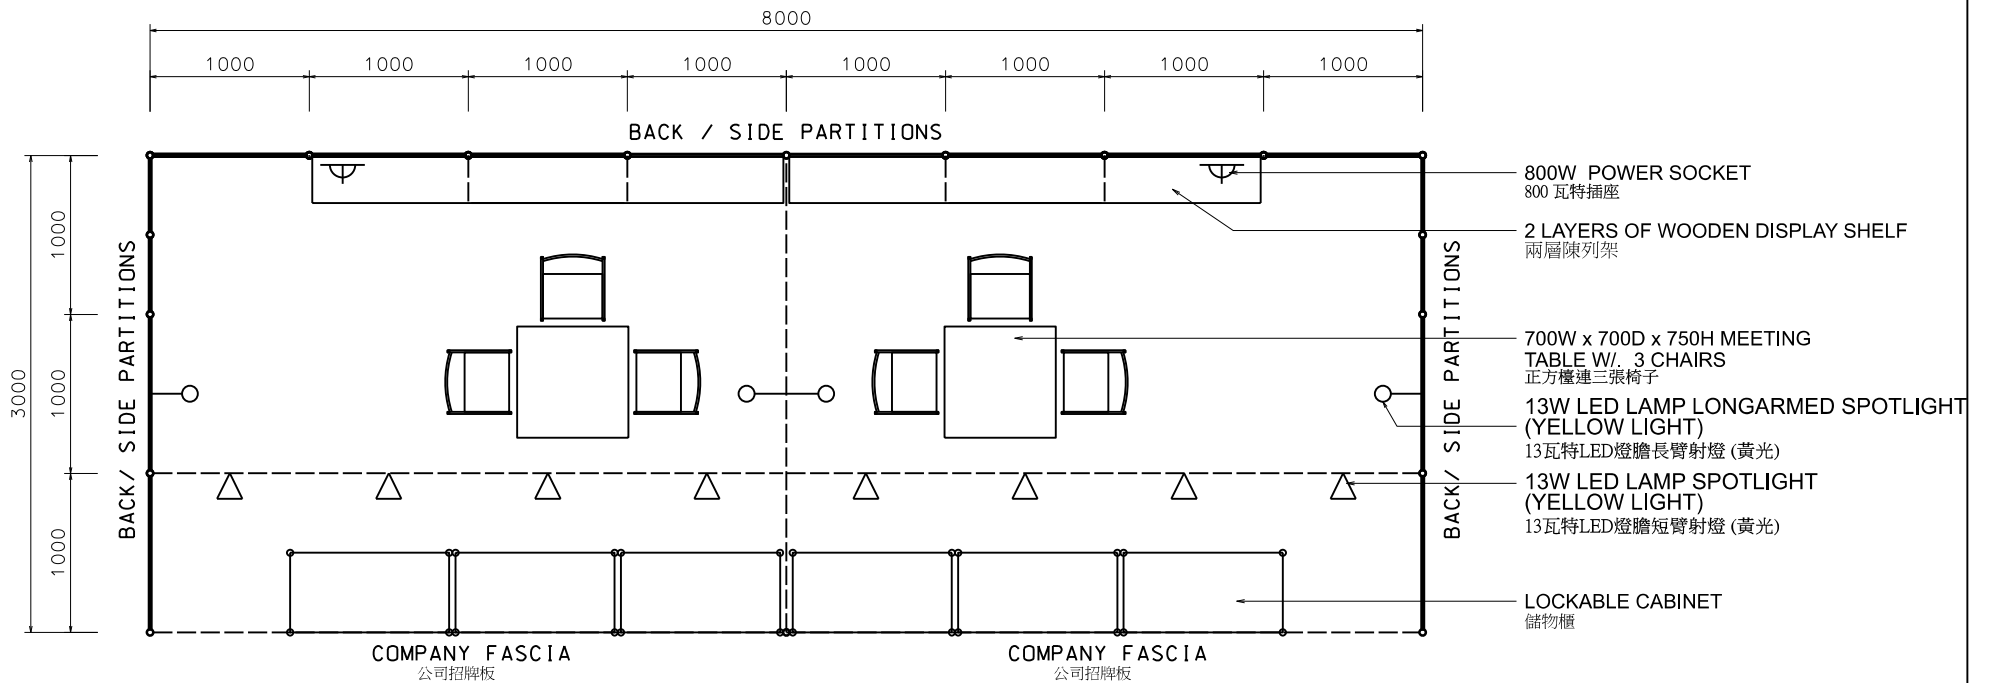

8M x 3M Standard Booth

八米乘三米標準攤位

PLAN
平面圖

PERSPECTIVE
透視圖

ELEVATION
立面圖

BOOTH SPECIFICATIONS		QTY.
	1000W x 500D x 750H LOCKABLE CABINET 儲物櫃	6
	3000W x 300D WOODEN DISPLAY SHELF 陳列架	4
	700W x 700D x 750H MEETING TABLE 正方檯	2
	BLACK LEATHER CHAIR 椅子	6
	13W LED LAMP SPOTLIGHT (YELLOW LIGHT) 13瓦特LED燈膽短臂射燈 (黃光)	8
	13W LED LAMP SPOTLIGHT (YELLOW LIGHT) 13瓦特LED燈膽長臂射燈 (黃光)	4
	800W SOCKET 800瓦特插座	2
	CEILING BEAM 天花橫樑	11M
	RUBBISH BIN & CARPET (24sqm.) 垃圾桶 & 地毯	