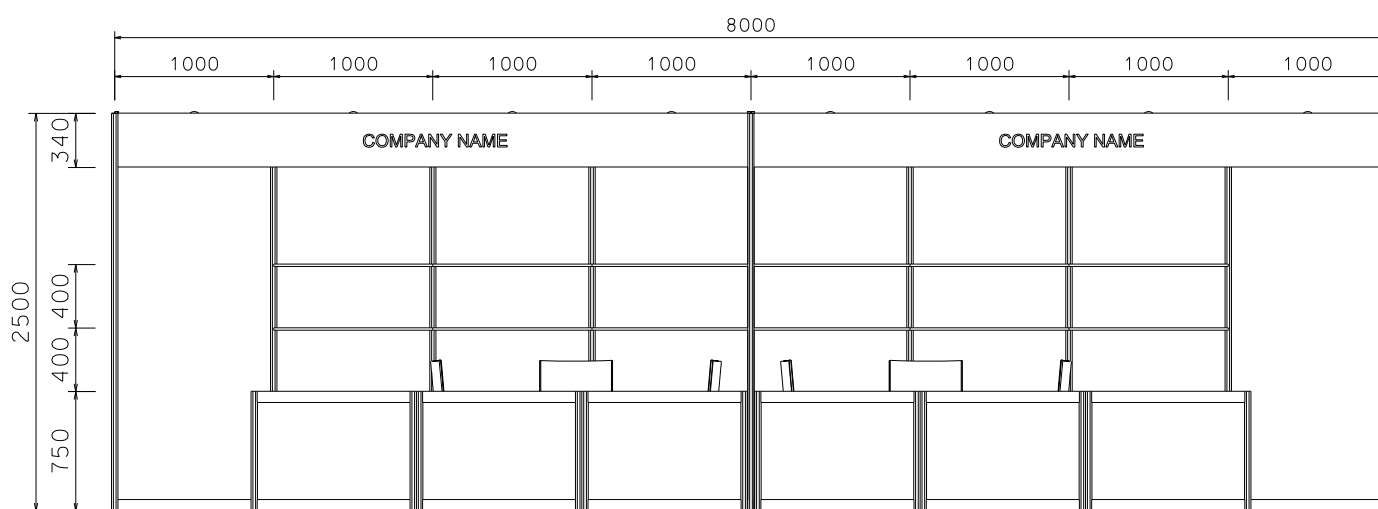

8M x 3M Standard Booth

八米乘三米標準攤位

PLAN
平面圖

PERSPECTIVE
透視圖

ELEVATION
立面圖

BOOTH SPECIFICATIONS		QTY.
	1000W x 500D x 750H LOCKABLE CABINET 儲物櫃	6
	3000W x 300D WOODEN DISPLAY SHELF 陳列架	4
	700W x 700D x 750H MEETING TABLE 正方檯	2
	BLACK LEATHER CHAIR 椅子	6
	13W LED LAMP SPOTLIGHT (YELLOW LIGHT) 13瓦特LED燈膽短臂射燈 (黃光)	8
	13W LED LAMP SPOTLIGHT (YELLOW LIGHT) 13瓦特LED燈膽長臂射燈 (黃光)	4
	800W SOCKET 800瓦特插座	2
	CEILING BEAM 天花橫樑	11M
	RUBBISH BIN & CARPET (24sqm.) 垃圾桶 & 地毯	